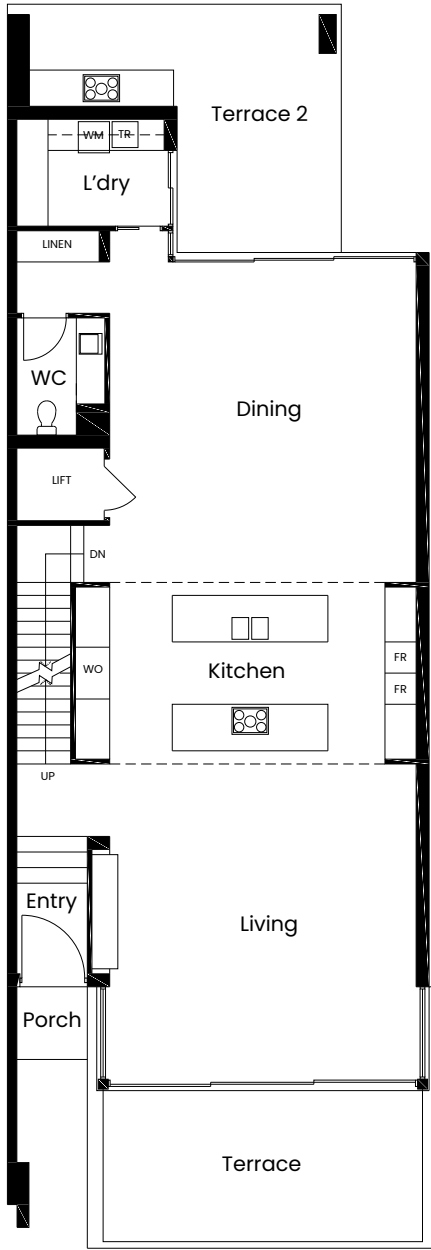

WIN this \$3.4M Grand Prize!

GROUND FLOOR

FIRST FLOOR

AREAS	m2
UNDERCROFT	136.5
GROUND LIVING	138.1
FIRST LIVING	148.4
TERRACES	46.1
PORCH	1.9
TOTAL	471.2

UNDERCROFT

**184a Esplanade,
South Brighton**

**INCLUDES ALL FURNISHINGS
AND FULLY LANDSCAPED**