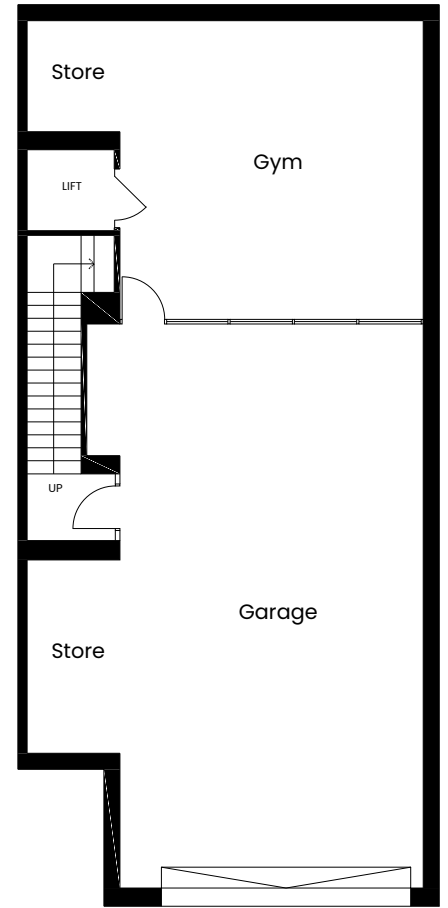

WIN this \$3.4M Grand Prize!

GROUND FLOOR

FIRST FLOOR

AREAS	m2
UNDERCROFT	136.5
GROUND LIVING	138.1
FIRST LIVING	148.4
TERRACES	46.1
PORCH	1.9
TOTAL	471.2

UNDERCROFT

**184a Esplanade,
South Brighton**

**INCLUDES ALL FURNISHINGS
AND FULLY LANDSCAPED**