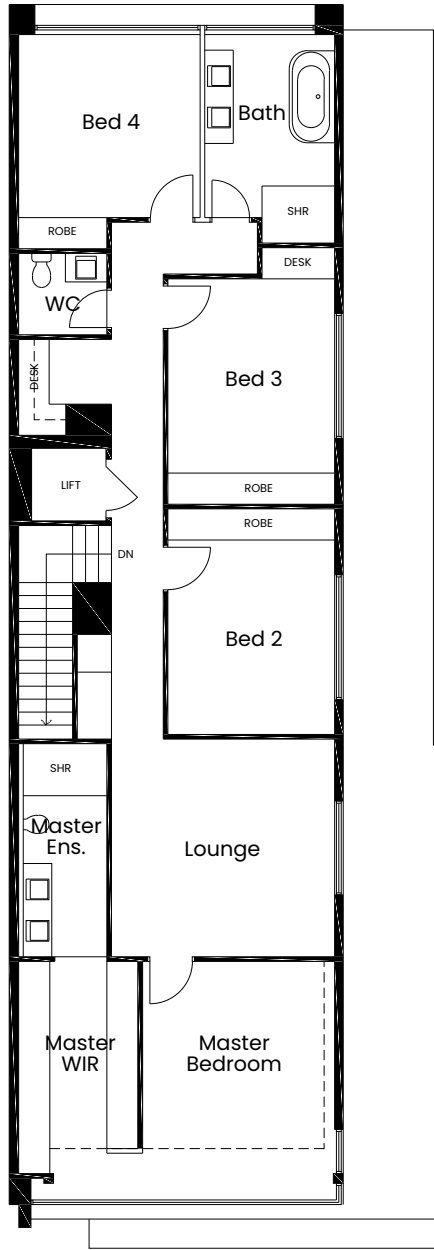

WIN this \$3.4M Grand Prize!

GROUND FLOOR

FIRST FLOOR

AREAS	m2
UNDERCROFT	136.5
GROUND LIVING	138.1
FIRST LIVING	148.4
TERRACES	46.1
PORCH	1.9
TOTAL	471.2

UNDERCROFT

**184a Esplanade,
South Brighton**

**INCLUDES ALL FURNISHINGS
AND FULLY LANDSCAPED**